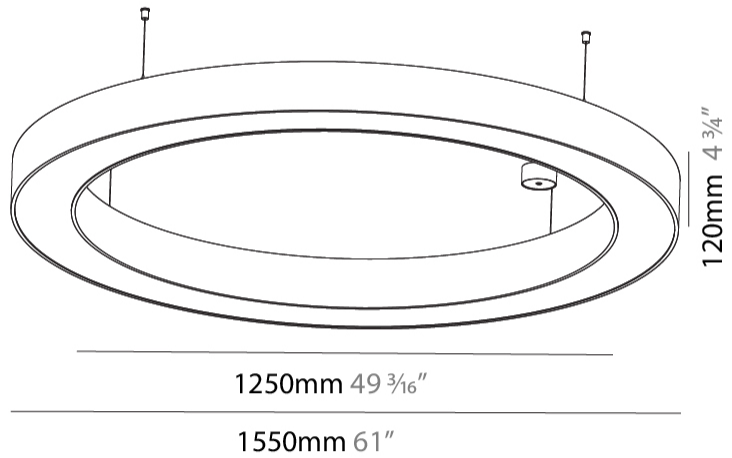

GENERAL

Series: Glorious
Subseries: Glorious
Brand: Prolicht
Division: Architectural
Mounting Type: Suspension
Mounting Location: Ceiling
Subcategory: Ambient

PHYSICAL

Shape: Round
Diameter (mm): 1550
Diameter (in): 61
Height (mm): 120
Height (in): 4 ¾
Max. Overall Height (mm): 2120
Max. Overall Height (in): 83 ⅞
Light Distribution: Direct
Weight (kg): 16.737
Weight (lbs): 36.82
Diffuser: PMMA - Opal or Micro-Prism
Fixture Finish: SSR / BKV / CWI / CRY / HAB / LAG / UFT / ITA / RUA / RUR / MIC / FTG / MYG / TWT / LOD / PUS / FRO / FUP / KIA / POP / BLS / SPG / MEY / GOH / GUM / CHC / COM / ABZ / JAG / OBR / MOS / ROR
Fixture Material: Aluminum

ELECTRICAL

Lamp Type: LED (Zhaga Standard)
Input Wattage (W): 75
Total Output Wattage (W): 60 / 48 (3500K)
Dimming: Non-Dimming / Phase Dimming (120Vac only) / 0-10V Dimming
Driver Included: Yes
Driver Location: Integrated
Driver Type: Constant Current
Driver Class: Class 2
Input Voltage (V): 120 - 277
Constant Current (MA): 350 / 700/800 (3500K)

LED

Color Temperature (°K): 3000 / 3500 / 4000
Max. Delivered Lumen (lm): 6920 / 7164 / 7310
CRI: >80 CRI
Efficiency (%): 0.65
Lamp Life (hrs): 50000

OPTICAL

RATINGS AND CERTIFICATIONS

Certified By: Certified for North American Standards
IP rating: IP20